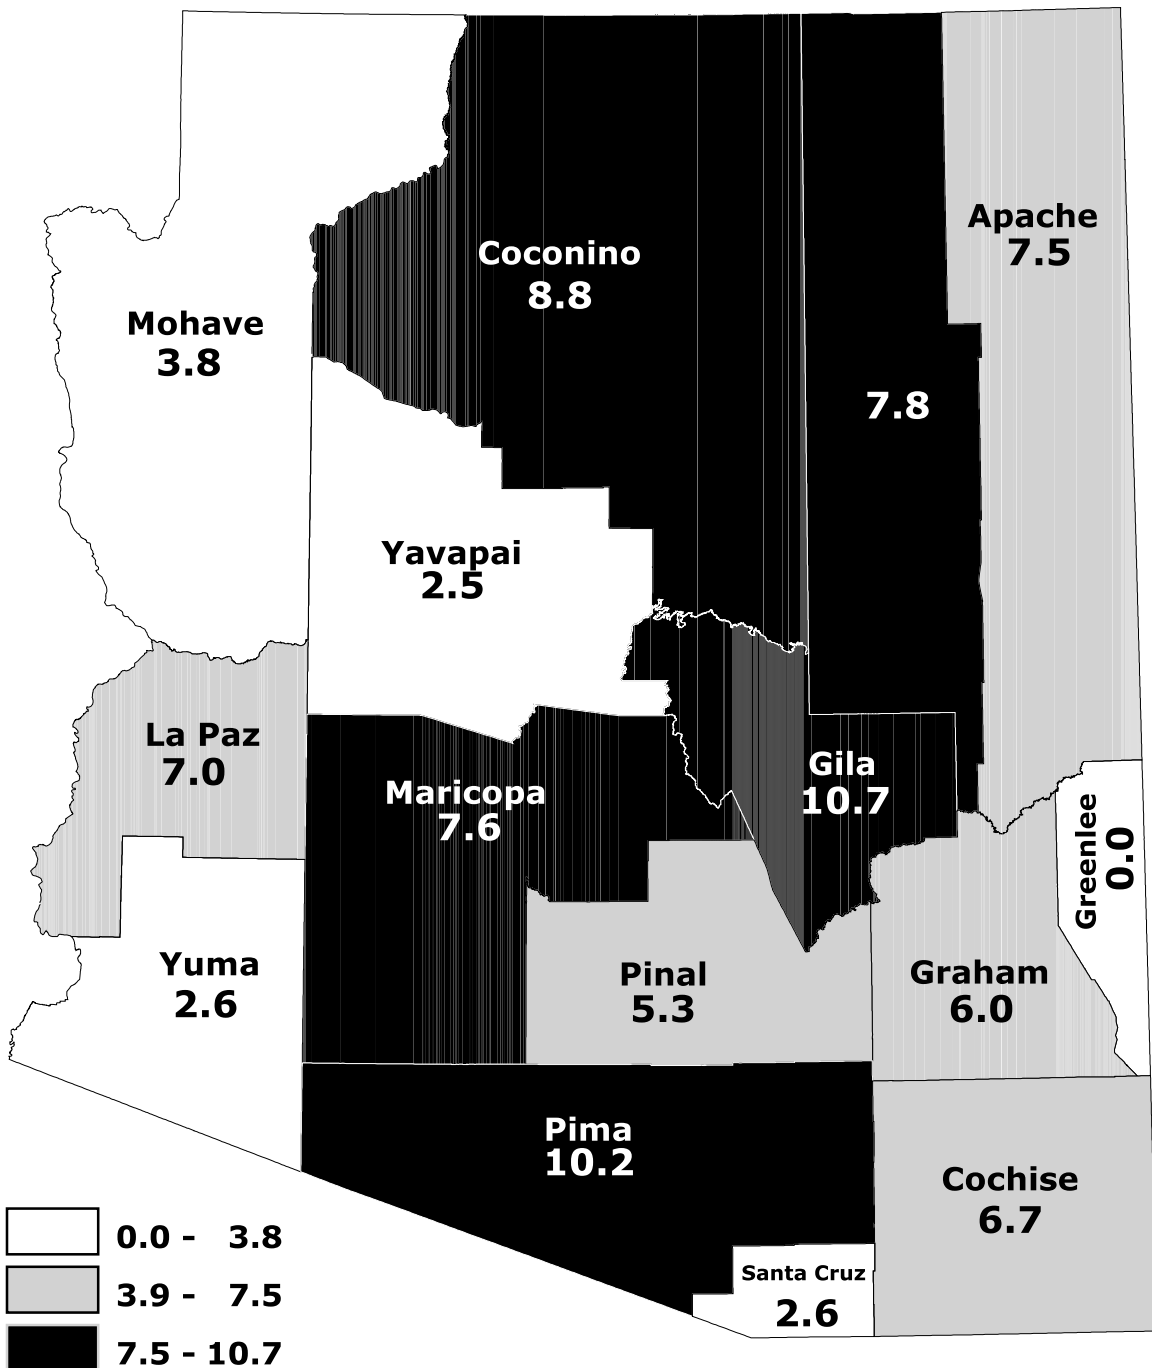

**Figure 7B-16
Homicide Deaths
by County of Residence, Arizona, 2000**

**NUMBER OF DEATHS PER 100,000 POPULATION
(age-adjusted to 2000 standard)**

ARIZONA RATE = 7.6