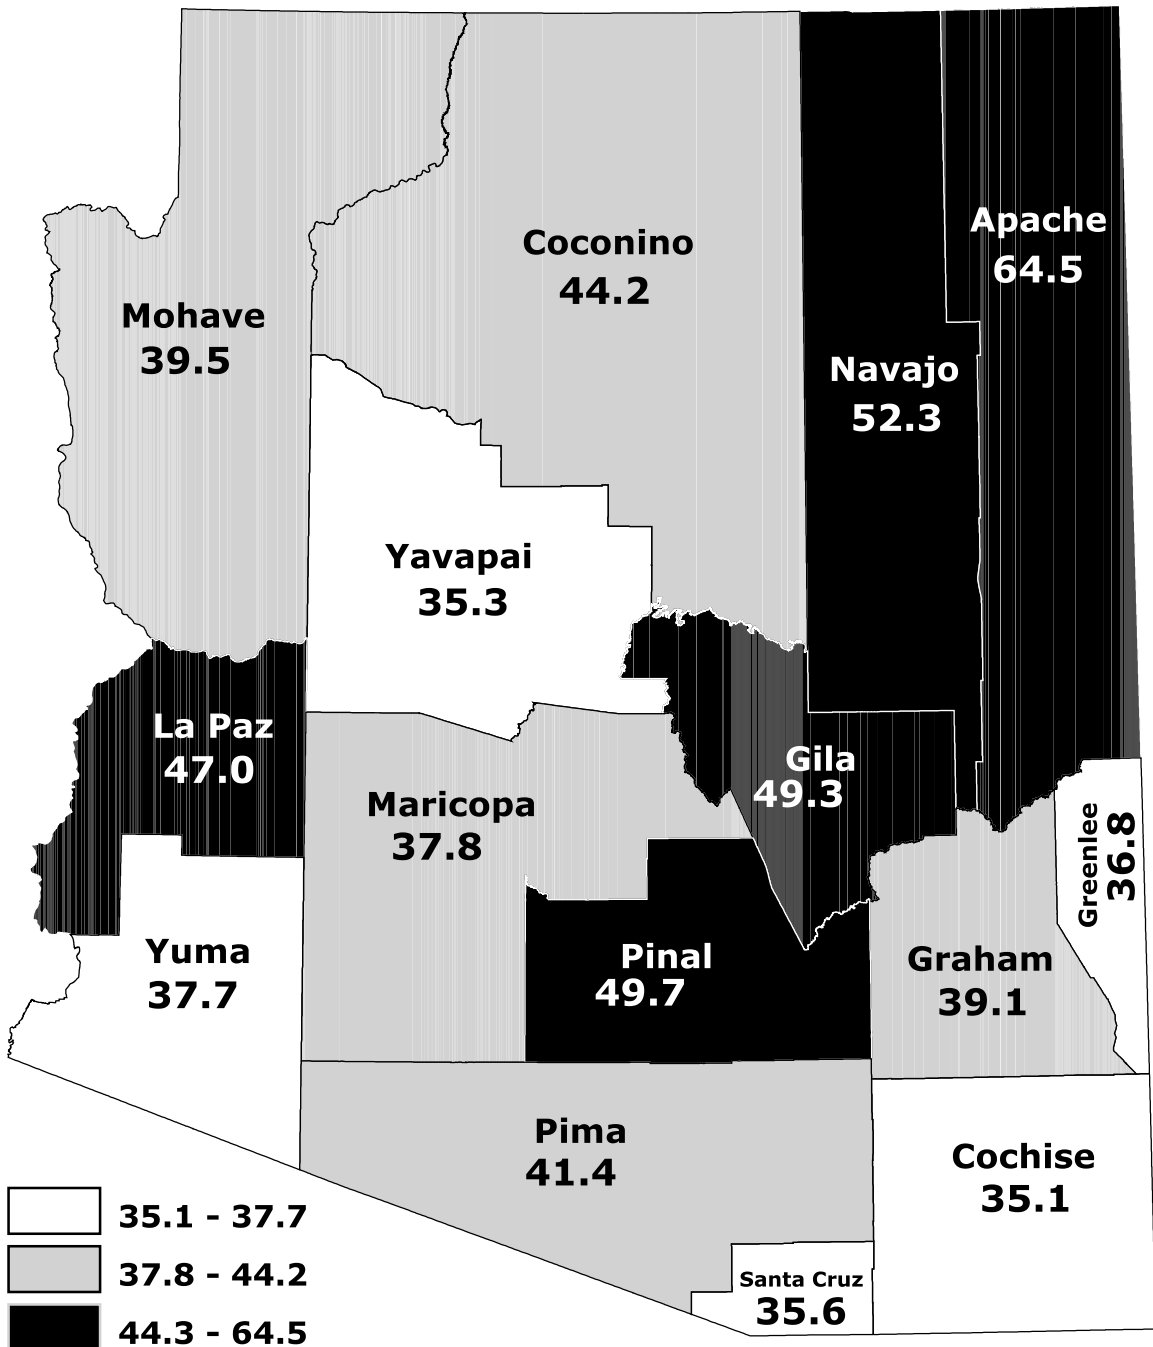

**Figure 7A-6**  
**Percent of Births to Unwed Mothers**  
**by County of Residence, Arizona, 2001**

**UNWED MOTHERS PER 100 LIVE BIRTHS**

**ARIZONA RATIO = 39.4%**