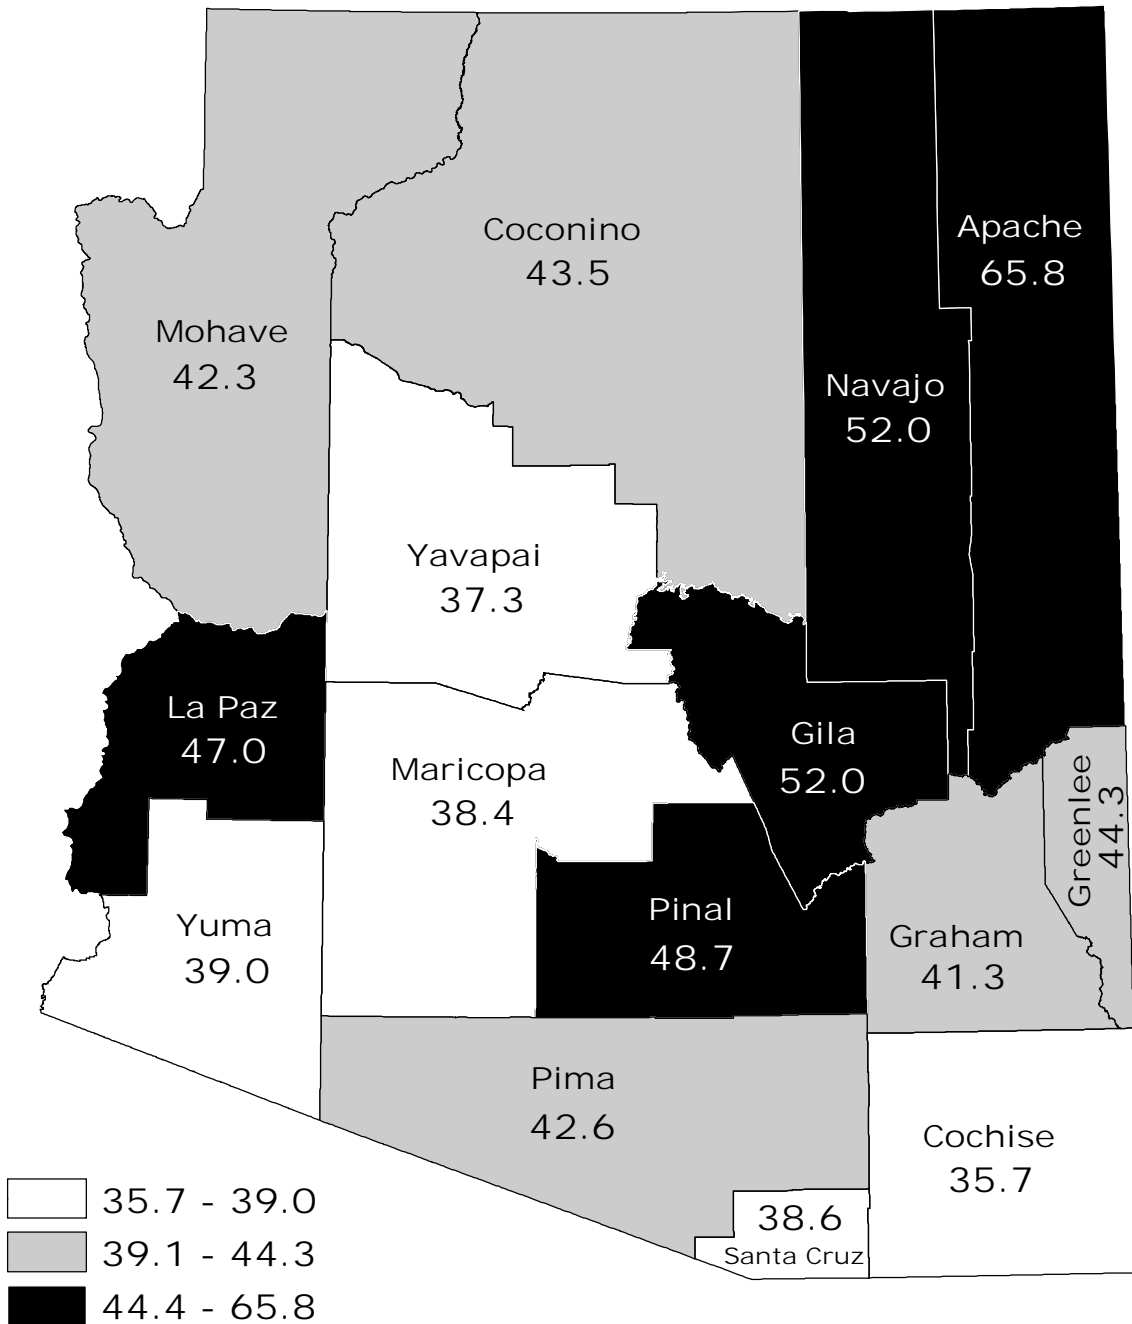

Figure 7A-6
 Percent of Births to Unwed Mothers
 by County of Residence, Arizona, 2002

UNWED MOTHERS PER 100 LIVE BIRTHS

ARIZONA RATIO = 40.2%