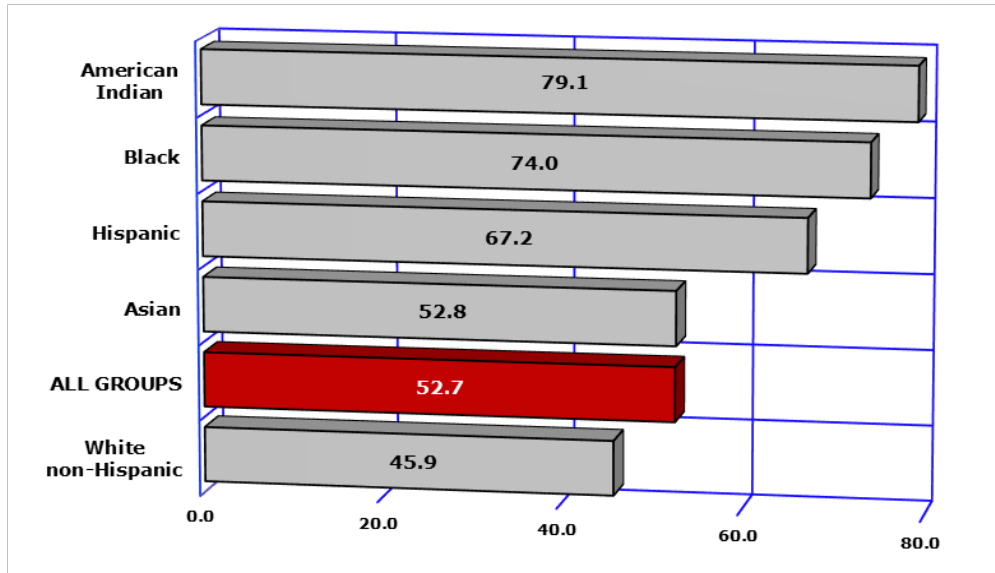

8-1 MEDIAN AGE AT DEATH FROM ALL CAUSES

2021

2011

MEDIAN AGE AT DEATH IN 2011 AND 2021

By race/ethnicity						
Year	All groups	White non-Hispanic	Hispanic or Latino	Black or African American	American Indian or Alaska Native	Asian or Pacific Islander
2011	77.0	79.0	68.0	66.0	60.0	72.0
2021	74.0	77.0	67.0	65.0	59.0	74.0
% change from 2011	-3.9	-2.5	-1.5	-1.5	-1.7	2.8

8-2 MEDIAN AGE AT DEATH FROM ALL CAUSES AMONG MALES

2021

2011

MEDIAN AGE AT DEATH AMONG MALES IN 2011 AND 2021

By race/ethnicity						
Year	All groups	White non-Hispanic	Hispanic or Latino	Black or African American	American Indian or Alaska Native	Asian or Pacific Islander
2011	73.0	76.0	63.0	64.0	54.0	69.0
2021	72.0	75.0	64.0	62.0	56.0	71.0
% change from 2011	-1.4	-1.3	1.6	-3.1	3.7	2.9

8-3 MEDIAN AGE AT DEATH FROM ALL CAUSES AMONG FEMALES

2021

2011

MEDIAN AGE AT DEATH AMONG FEMALES IN 2011 AND 2021

By race/ethnicity						
Year	All groups	White non-Hispanic	Hispanic or Latino	Black or African American	American Indian or Alaska Native	Asian or Pacific Islander
2011	81.0	82.0	75.0	69.0	67.0	75.0
2021	77.0	79.0	72.0	68.0	63.0	77.0
% change from 2011	-4.9	-3.7	-4.0	-1.4	-6.0	2.7

8-4 PERCENT OF TOTAL DEATHS BEFORE EXPECTED YEARS OF LIFE REACHED

2021

2011

DEATHS BEFORE EXPECTED YEARS OF LIFE REACHED IN 2011 AND 2021

By race/ethnicity

Year	All groups	White non-Hispanic	Hispanic or Latino	Black or African American	American Indian or Alaska Native	Asian or Pacific Islander
2011	53.8	49.6	67.4	74.4	77.7	66.3
2021	52.7	45.9	67.2	74.0	79.1	52.8
% change from 2011	-2.0	-7.5	-0.3	-0.5	1.8	-20.4