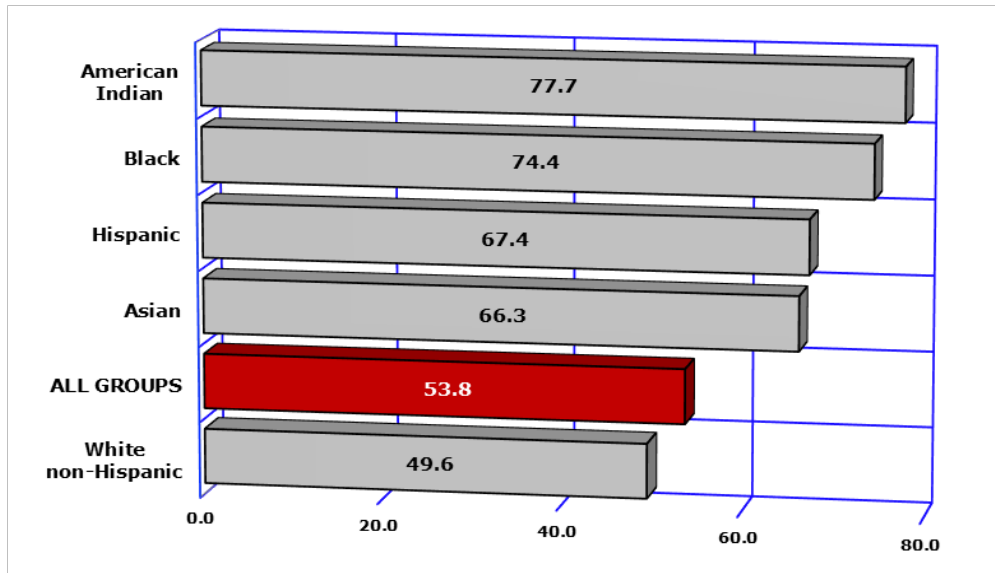

8-1 MEDIAN AGE AT DEATH FROM ALL CAUSES

2021

2011

MEDIAN AGE AT DEATH IN 2011 AND 2021

By race/ethnicity						
Year	All groups	White non-Hispanic	Hispanic or Latino	Black or African American	American Indian or Alaska Native	Asian or Pacific Islander
2011	77.0	79.0	68.0	66.0	60.0	72.0
2021	74.0	77.0	67.0	65.0	59.0	74.0
% change from 2011	-3.9	-2.5	-1.5	-1.5	-1.7	2.8

8-2 MEDIAN AGE AT DEATH FROM ALL CAUSES AMONG MALES

2021

2011

MEDIAN AGE AT DEATH AMONG MALES IN 2011 AND 2021

By race/ethnicity						
Year	All groups	White non-Hispanic	Hispanic or Latino	Black or African American	American Indian or Alaska Native	Asian or Pacific Islander
2011	73.0	76.0	63.0	64.0	54.0	69.0
2021	72.0	75.0	64.0	62.0	56.0	71.0
% change from 2011	-1.4	-1.3	1.6	-3.1	3.7	2.9

8-3 MEDIAN AGE AT DEATH FROM ALL CAUSES AMONG FEMALES

2021

2011

MEDIAN AGE AT DEATH AMONG FEMALES IN 2011 AND 2021

By race/ethnicity						
Year	All groups	White non-Hispanic	Hispanic or Latino	Black or African American	American Indian or Alaska Native	Asian or Pacific Islander
2011	81.0	82.0	75.0	69.0	67.0	75.0
2021	77.0	79.0	72.0	68.0	63.0	77.0
% change from 2011	-4.9	-3.7	-4.0	-1.4	-6.0	2.7

8-4 PERCENT OF TOTAL DEATHS BEFORE EXPECTED YEARS OF LIFE REACHED

2021

2011

DEATHS BEFORE EXPECTED YEARS OF LIFE REACHED IN 2011 AND 2021

By race/ethnicity

Year	All groups	White non-Hispanic	Hispanic or Latino	Black or African American	American Indian or Alaska Native	Asian or Pacific Islander
2011	53.8	49.6	67.4	74.4	77.7	66.3
2021	52.7	45.9	67.2	74.0	79.1	52.8
% change from 2011	-2.0	-7.5	-0.3	-0.5	1.8	-20.4