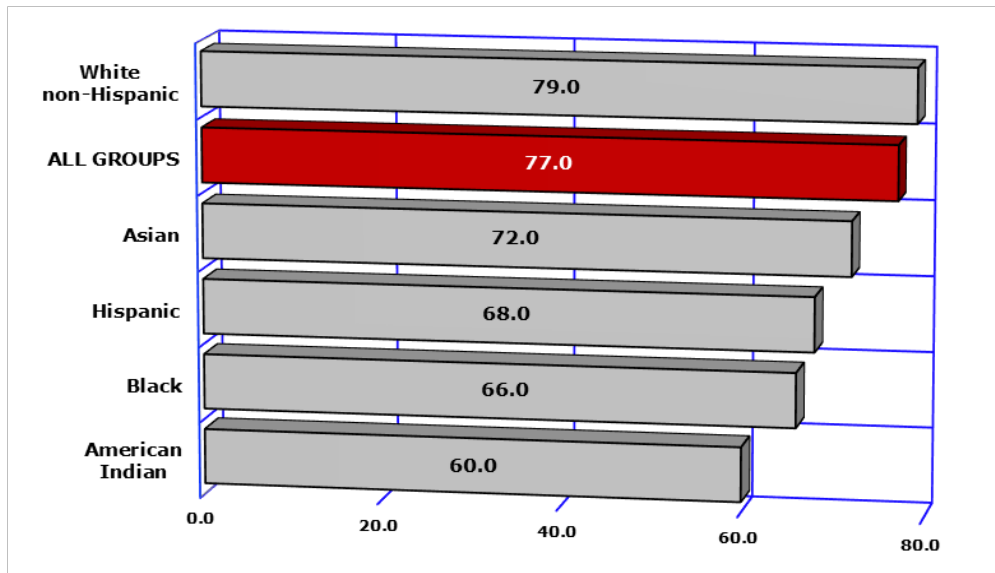

8

Patterns of Premature Mortality

- 8-1 Median Age at Death from All Causes among Arizona Residents**
- 8-2 Median Age at Death from All Causes among Arizona Males**
- 8-3 Median Age at Death from All Causes among Arizona Females**
- 8-4 Percent of Total Deaths before Expected Years of Life Reached**

8-1 MEDIAN AGE AT DEATH FROM ALL CAUSES

2021

2011

MEDIAN AGE AT DEATH IN 2011 AND 2021

By race/ethnicity						
Year	All groups	White non-Hispanic	Hispanic or Latino	Black or African American	American Indian or Alaska Native	Asian or Pacific Islander
2011	77.0	79.0	68.0	66.0	60.0	72.0
2021	74.0	77.0	67.0	65.0	59.0	74.0
% change from 2011	-3.9	-2.5	-1.5	-1.5	-1.7	2.8

8-2 MEDIAN AGE AT DEATH FROM ALL CAUSES AMONG MALES

2021

2011

MEDIAN AGE AT DEATH AMONG MALES IN 2011 AND 2021

By race/ethnicity						
Year	All groups	White non-Hispanic	Hispanic or Latino	Black or African American	American Indian or Alaska Native	Asian or Pacific Islander
2011	73.0	76.0	63.0	64.0	54.0	69.0
2021	72.0	75.0	64.0	62.0	56.0	71.0
% change from 2011	-1.4	-1.3	1.6	-3.1	3.7	2.9