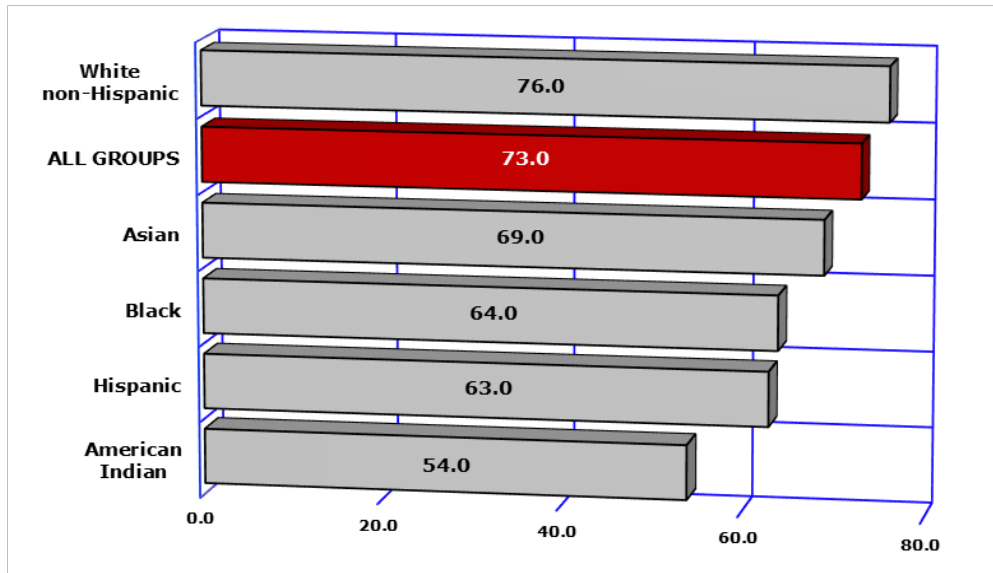

8

Patterns of Premature Mortality

- 8-1 Median Age at Death from All Causes among Arizona Residents**
- 8-2 Median Age at Death from All Causes among Arizona Males**
- 8-3 Median Age at Death from All Causes among Arizona Females**
- 8-4 Percent of Total Deaths before Expected Years of Life Reached**

8-1 MEDIAN AGE AT DEATH FROM ALL CAUSES

2021

2011

MEDIAN AGE AT DEATH IN 2011 AND 2021

By race/ethnicity						
Year	All groups	White non-Hispanic	Hispanic or Latino	Black or African American	American Indian or Alaska Native	Asian or Pacific Islander
2011	77.0	79.0	68.0	66.0	60.0	72.0
2021	74.0	77.0	67.0	65.0	59.0	74.0
% change from 2011	-3.9	-2.5	-1.5	-1.5	-1.7	2.8

8-2 MEDIAN AGE AT DEATH FROM ALL CAUSES AMONG MALES

2021

2011

MEDIAN AGE AT DEATH AMONG MALES IN 2011 AND 2021

By race/ethnicity						
Year	All groups	White non-Hispanic	Hispanic or Latino	Black or African American	American Indian or Alaska Native	Asian or Pacific Islander
2011	73.0	76.0	63.0	64.0	54.0	69.0
2021	72.0	75.0	64.0	62.0	56.0	71.0
% change from 2011	-1.4	-1.3	1.6	-3.1	3.7	2.9

8-3 MEDIAN AGE AT DEATH FROM ALL CAUSES AMONG FEMALES

2021

2011

MEDIAN AGE AT DEATH AMONG FEMALES IN 2011 AND 2021

By race/ethnicity						
Year	All groups	White non-Hispanic	Hispanic or Latino	Black or African American	American Indian or Alaska Native	Asian or Pacific Islander
2011	81.0	82.0	75.0	69.0	67.0	75.0
2021	77.0	79.0	72.0	68.0	63.0	77.0
% change from 2011	-4.9	-3.7	-4.0	-1.4	-6.0	2.7