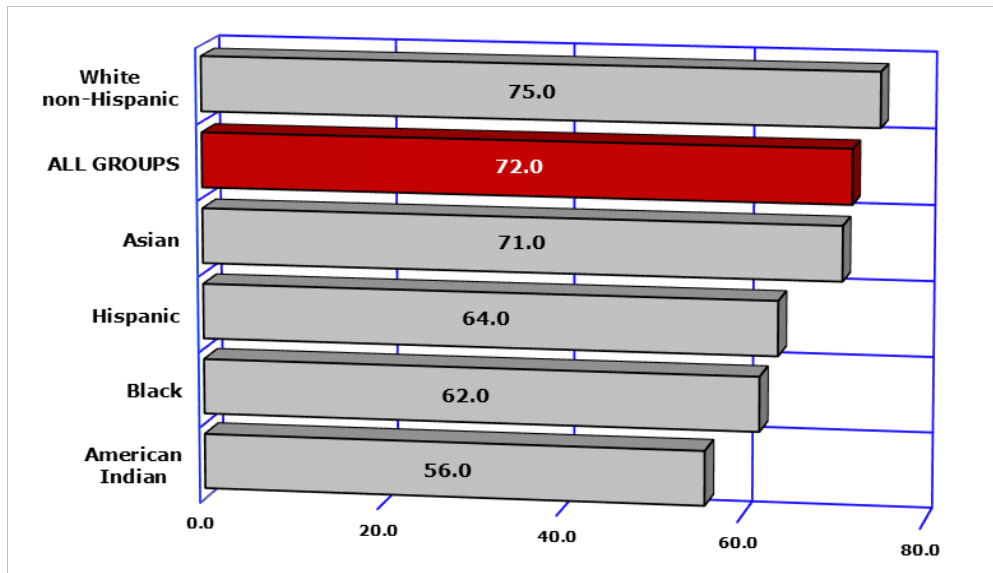

8

Patterns of Premature Mortality

- 8-1 Median Age at Death from All Causes among Arizona Residents**
- 8-2 Median Age at Death from All Causes among Arizona Males**
- 8-3 Median Age at Death from All Causes among Arizona Females**
- 8-4 Percent of Total Deaths before Expected Years of Life Reached**

8-1 MEDIAN AGE AT DEATH FROM ALL CAUSES

2021

2011

MEDIAN AGE AT DEATH IN 2011 AND 2021

By race/ethnicity						
Year	All groups	White non-Hispanic	Hispanic or Latino	Black or African American	American Indian or Alaska Native	Asian or Pacific Islander
2011	77.0	79.0	68.0	66.0	60.0	72.0
2021	74.0	77.0	67.0	65.0	59.0	74.0
% change from 2011	-3.9	-2.5	-1.5	-1.5	-1.7	2.8

8-2 MEDIAN AGE AT DEATH FROM ALL CAUSES AMONG MALES

2021

2011

MEDIAN AGE AT DEATH AMONG MALES IN 2011 AND 2021

By race/ethnicity						
Year	All groups	White non-Hispanic	Hispanic or Latino	Black or African American	American Indian or Alaska Native	Asian or Pacific Islander
2011	73.0	76.0	63.0	64.0	54.0	69.0
2021	72.0	75.0	64.0	62.0	56.0	71.0
% change from 2011	-1.4	-1.3	1.6	-3.1	3.7	2.9