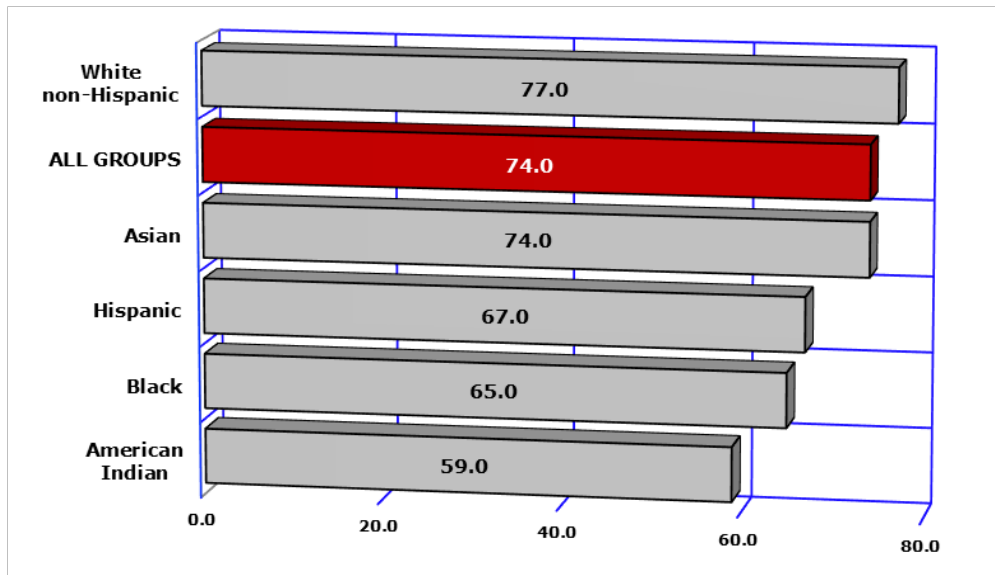

8

Patterns of Premature Mortality

- 8-1 Median Age at Death from All Causes among Arizona Residents**
- 8-2 Median Age at Death from All Causes among Arizona Males**
- 8-3 Median Age at Death from All Causes among Arizona Females**
- 8-4 Percent of Total Deaths before Expected Years of Life Reached**

8-1 MEDIAN AGE AT DEATH FROM ALL CAUSES

2021

2011

MEDIAN AGE AT DEATH IN 2011 AND 2021

By race/ethnicity						
Year	All groups	White non-Hispanic	Hispanic or Latino	Black or African American	American Indian or Alaska Native	Asian or Pacific Islander
2011	77.0	79.0	68.0	66.0	60.0	72.0
2021	74.0	77.0	67.0	65.0	59.0	74.0
% change from 2011	-3.9	-2.5	-1.5	-1.5	-1.7	2.8

8-2 MEDIAN AGE AT DEATH FROM ALL CAUSES AMONG MALES

2021

2011

MEDIAN AGE AT DEATH AMONG MALES IN 2011 AND 2021

By race/ethnicity						
Year	All groups	White non-Hispanic	Hispanic or Latino	Black or African American	American Indian or Alaska Native	Asian or Pacific Islander
2011	73.0	76.0	63.0	64.0	54.0	69.0
2021	72.0	75.0	64.0	62.0	56.0	71.0
% change from 2011	-1.4	-1.3	1.6	-3.1	3.7	2.9