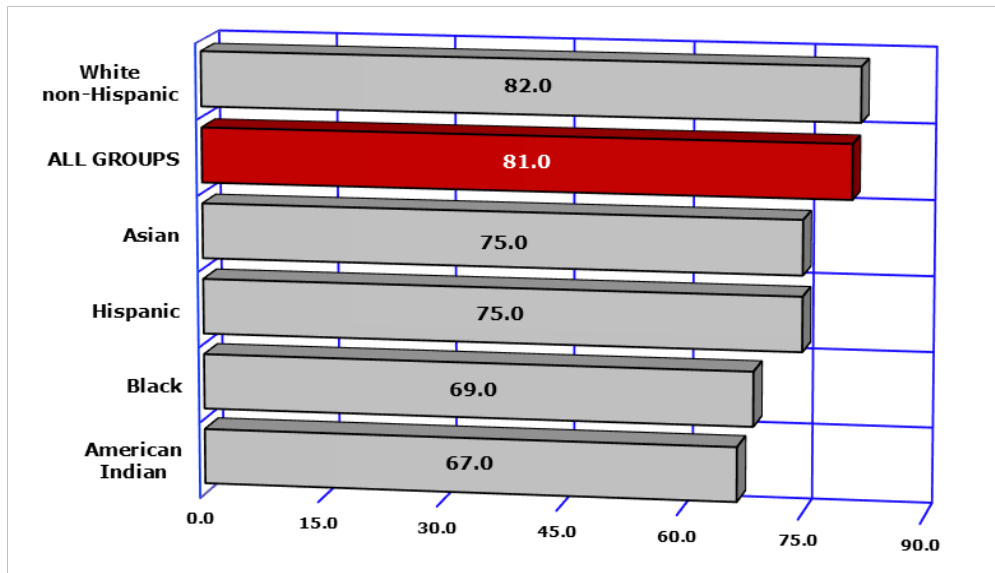

8-1 MEDIAN AGE AT DEATH FROM ALL CAUSES

2021

2011

MEDIAN AGE AT DEATH IN 2011 AND 2021

By race/ethnicity						
Year	All groups	White non-Hispanic	Hispanic or Latino	Black or African American	American Indian or Alaska Native	Asian or Pacific Islander
2011	77.0	79.0	68.0	66.0	60.0	72.0
2021	74.0	77.0	67.0	65.0	59.0	74.0
% change from 2011	-3.9	-2.5	-1.5	-1.5	-1.7	2.8

8-2 MEDIAN AGE AT DEATH FROM ALL CAUSES AMONG MALES

2021

2011

MEDIAN AGE AT DEATH AMONG MALES IN 2011 AND 2021

By race/ethnicity						
Year	All groups	White non-Hispanic	Hispanic or Latino	Black or African American	American Indian or Alaska Native	Asian or Pacific Islander
2011	73.0	76.0	63.0	64.0	54.0	69.0
2021	72.0	75.0	64.0	62.0	56.0	71.0
% change from 2011	-1.4	-1.3	1.6	-3.1	3.7	2.9

8-3 MEDIAN AGE AT DEATH FROM ALL CAUSES AMONG FEMALES

2021

2011

MEDIAN AGE AT DEATH AMONG FEMALES IN 2011 AND 2021

By race/ethnicity						
Year	All groups	White non-Hispanic	Hispanic or Latino	Black or African American	American Indian or Alaska Native	Asian or Pacific Islander
2011	81.0	82.0	75.0	69.0	67.0	75.0
2021	77.0	79.0	72.0	68.0	63.0	77.0
% change from 2011	-4.9	-3.7	-4.0	-1.4	-6.0	2.7

8-4 PERCENT OF TOTAL DEATHS BEFORE EXPECTED YEARS OF LIFE REACHED

2021

2011

DEATHS BEFORE EXPECTED YEARS OF LIFE REACHED IN 2011 AND 2021

By race/ethnicity

Year	All groups	White non-Hispanic	Hispanic or Latino	Black or African American	American Indian or Alaska Native	Asian or Pacific Islander
2011	53.8	49.6	67.4	74.4	77.7	66.3
2021	52.7	45.9	67.2	74.0	79.1	52.8
% change from 2011	-2.0	-7.5	-0.3	-0.5	1.8	-20.4