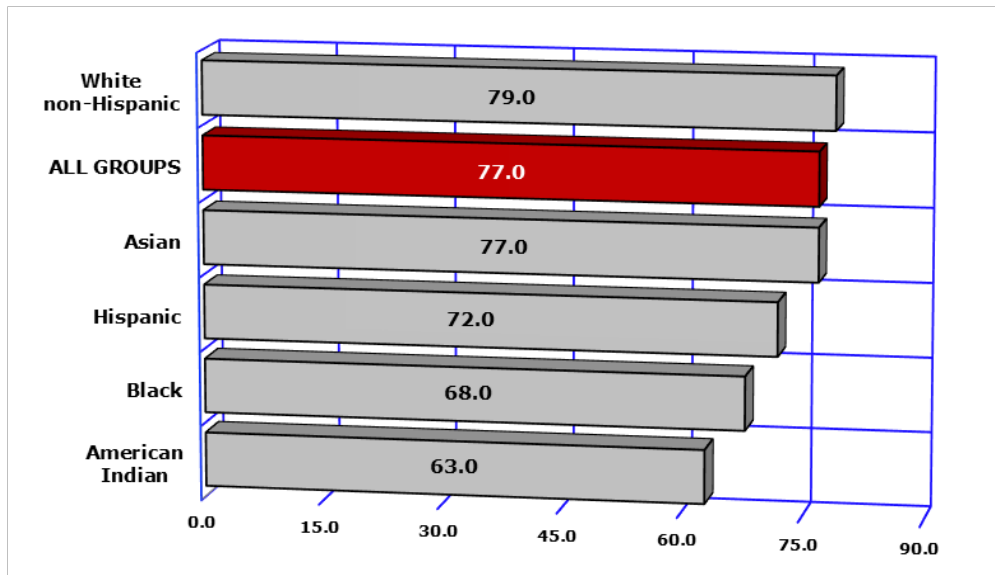

8-1 MEDIAN AGE AT DEATH FROM ALL CAUSES

2021

2011

MEDIAN AGE AT DEATH IN 2011 AND 2021

By race/ethnicity						
Year	All groups	White non-Hispanic	Hispanic or Latino	Black or African American	American Indian or Alaska Native	Asian or Pacific Islander
2011	77.0	79.0	68.0	66.0	60.0	72.0
2021	74.0	77.0	67.0	65.0	59.0	74.0
% change from 2011	-3.9	-2.5	-1.5	-1.5	-1.7	2.8

8-2 MEDIAN AGE AT DEATH FROM ALL CAUSES AMONG MALES

2021

2011

MEDIAN AGE AT DEATH AMONG MALES IN 2011 AND 2021

By race/ethnicity						
Year	All groups	White non-Hispanic	Hispanic or Latino	Black or African American	American Indian or Alaska Native	Asian or Pacific Islander
2011	73.0	76.0	63.0	64.0	54.0	69.0
2021	72.0	75.0	64.0	62.0	56.0	71.0
% change from 2011	-1.4	-1.3	1.6	-3.1	3.7	2.9

8-3 MEDIAN AGE AT DEATH FROM ALL CAUSES AMONG FEMALES

2021

2011

MEDIAN AGE AT DEATH AMONG FEMALES IN 2011 AND 2021

By race/ethnicity						
Year	All groups	White non-Hispanic	Hispanic or Latino	Black or African American	American Indian or Alaska Native	Asian or Pacific Islander
2011	81.0	82.0	75.0	69.0	67.0	75.0
2021	77.0	79.0	72.0	68.0	63.0	77.0
% change from 2011	-4.9	-3.7	-4.0	-1.4	-6.0	2.7

8-4 PERCENT OF TOTAL DEATHS BEFORE EXPECTED YEARS OF LIFE REACHED

2021

2011

DEATHS BEFORE EXPECTED YEARS OF LIFE REACHED IN 2011 AND 2021

By race/ethnicity

Year	All groups	White non-Hispanic	Hispanic or Latino	Black or African American	American Indian or Alaska Native	Asian or Pacific Islander
2011	53.8	49.6	67.4	74.4	77.7	66.3
2021	52.7	45.9	67.2	74.0	79.1	52.8
% change from 2011	-2.0	-7.5	-0.3	-0.5	1.8	-20.4