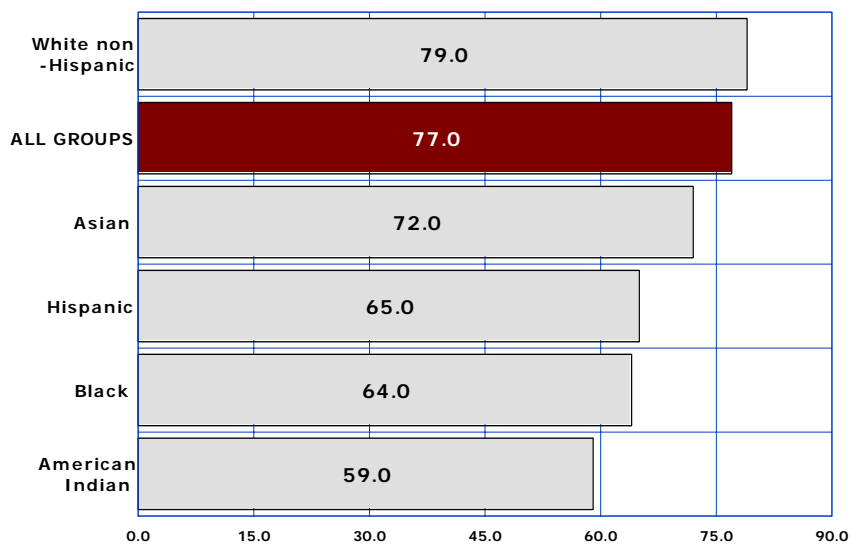

8

Patterns of Premature Mortality

- 8-1 Median Age At Death From All Causes Among Arizona Residents**
- 8-2 Median Age At Death From All Causes Among Arizona Males**
- 8-3 Median Age At Death From All Causes Among Arizona Females**
- 8-4 Percent of Total Deaths Before Expected Years of Life Reached**

8-1 MEDIAN AGE AT DEATH FROM ALL CAUSES

2005

2000

MEDIAN AGE AT DEATH IN 2000 AND 2005

By race/ethnicity						
Year	All groups	White non-Hispanic	Hispanic or Latino	Black or African American	American Indian or Alaska Native	Asian or Pacific Islander
2000	76.0	77.0	66.0	66.0	57.5	68.0
2005	77.0	79.0	65.0	64.0	59.0	72.0
% change from 2000	1.3	2.6	-1.5	-3.0	2.6	5.9

8-2 MEDIAN AGE AT DEATH FROM ALL CAUSES AMONG MALES

2005

2000

MEDIAN AGE AT DEATH AMONG MALES IN 2000 AND 2005

By race/ethnicity						
Year	All groups	White non-Hispanic	Hispanic or Latino	Black or African American	American Indian or Alaska Native	Asian or Pacific Islander
2000	73.0	75.0	60.0	61.0	52.0	67.0
2005	74.0	76.0	61.0	58.0	54.0	71.0
% change from 2000	1.4	1.3	1.7	-4.9	3.8	6.0

8-3 MEDIAN AGE AT DEATH FROM ALL CAUSES AMONG FEMALES

2005

2000

MEDIAN AGE AT DEATH AMONG FEMALES IN 2000 AND 2005

By race/ethnicity						
Year	All groups	White non-Hispanic	Hispanic or Latino	Black or African American	American Indian or Alaska Native	Asian or Pacific Islander
2000	79.0	80.0	71.0	71.0	65.0	68.0
2005	80.0	81.0	71.0	71.0	66.0	73.0
% change from 2000	1.3	1.3	0.0	0.0	1.5	7.4