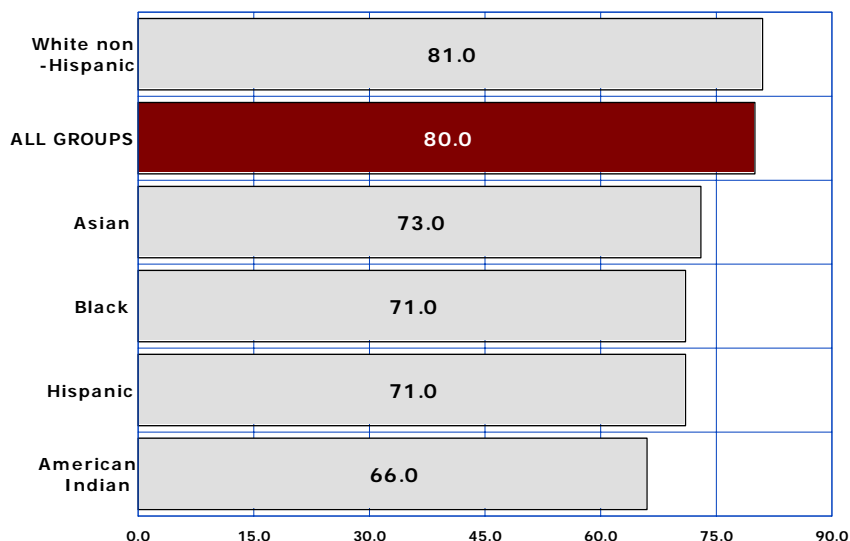

8-1 MEDIAN AGE AT DEATH FROM ALL CAUSES

2005

2000

MEDIAN AGE AT DEATH IN 2000 AND 2005

By race/ethnicity						
Year	All groups	White non-Hispanic	Hispanic or Latino	Black or African American	American Indian or Alaska Native	Asian or Pacific Islander
2000	76.0	77.0	66.0	66.0	57.5	68.0
2005	77.0	79.0	65.0	64.0	59.0	72.0
% change from 2000	1.3	2.6	-1.5	-3.0	2.6	5.9

8-2 MEDIAN AGE AT DEATH FROM ALL CAUSES AMONG MALES

2005

2000

MEDIAN AGE AT DEATH AMONG MALES IN 2000 AND 2005

By race/ethnicity						
Year	All groups	White non-Hispanic	Hispanic or Latino	Black or African American	American Indian or Alaska Native	Asian or Pacific Islander
2000	73.0	75.0	60.0	61.0	52.0	67.0
2005	74.0	76.0	61.0	58.0	54.0	71.0
% change from 2000	1.4	1.3	1.7	-4.9	3.8	6.0

8-3 MEDIAN AGE AT DEATH FROM ALL CAUSES AMONG FEMALES

2005

2000

MEDIAN AGE AT DEATH AMONG FEMALES IN 2000 AND 2005

By race/ethnicity						
Year	All groups	White non-Hispanic	Hispanic or Latino	Black or African American	American Indian or Alaska Native	Asian or Pacific Islander
2000	79.0	80.0	71.0	71.0	65.0	68.0
2005	80.0	81.0	71.0	71.0	66.0	73.0
% change from 2000	1.3	1.3	0.0	0.0	1.5	7.4

8-4 PERCENT OF TOTAL DEATHS BEFORE EXPECTED YEARS OF LIFE REACHED

2005

2000

DEATHS BEFORE EXPECTED YEARS OF LIFE REACHED IN 2000 AND 2005

By race/ethnicity						
Year	All groups	White non-Hispanic	Hispanic or Latino	Black or African American	American Indian or Alaska Native	Asian or Pacific Islander
2000	51.6	47.3	70.5	69.3	78.7	69.6
2005	52.7	47.9	71.3	75.1	78.4	65.1
% change from 2000	2.1	1.3	1.1	8.4	-0.4	-6.5