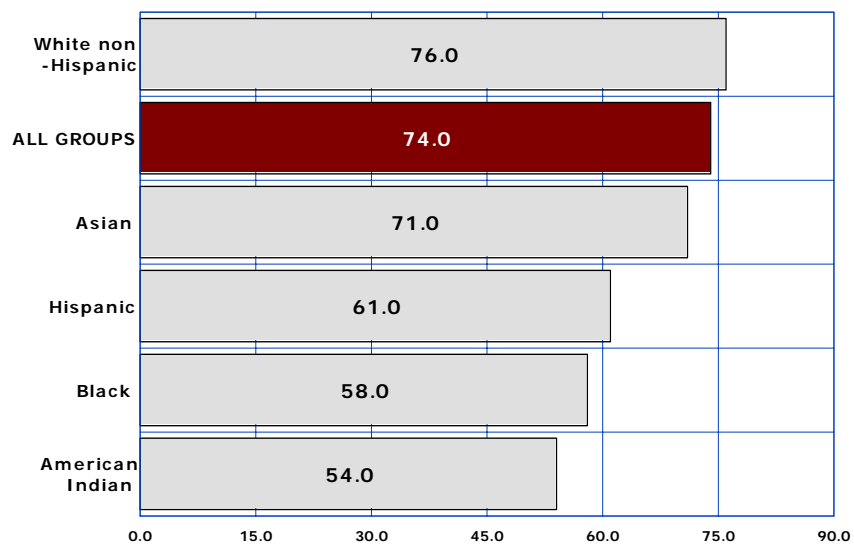

8

Patterns of Premature Mortality

- 8-1 Median Age At Death From All Causes Among Arizona Residents**
- 8-2 Median Age At Death From All Causes Among Arizona Males**
- 8-3 Median Age At Death From All Causes Among Arizona Females**
- 8-4 Percent of Total Deaths Before Expected Years of Life Reached**

8-1 MEDIAN AGE AT DEATH FROM ALL CAUSES

2005

2000

MEDIAN AGE AT DEATH IN 2000 AND 2005

By race/ethnicity						
Year	All groups	White non-Hispanic	Hispanic or Latino	Black or African American	American Indian or Alaska Native	Asian or Pacific Islander
2000	76.0	77.0	66.0	66.0	57.5	68.0
2005	77.0	79.0	65.0	64.0	59.0	72.0
% change from 2000	1.3	2.6	-1.5	-3.0	2.6	5.9

8-2 MEDIAN AGE AT DEATH FROM ALL CAUSES AMONG MALES

2005

2000

MEDIAN AGE AT DEATH AMONG MALES IN 2000 AND 2005

By race/ethnicity						
Year	All groups	White non-Hispanic	Hispanic or Latino	Black or African American	American Indian or Alaska Native	Asian or Pacific Islander
2000	73.0	75.0	60.0	61.0	52.0	67.0
2005	74.0	76.0	61.0	58.0	54.0	71.0
% change from 2000	1.4	1.3	1.7	-4.9	3.8	6.0

8-3 MEDIAN AGE AT DEATH FROM ALL CAUSES AMONG FEMALES

2005

2000

MEDIAN AGE AT DEATH AMONG FEMALES IN 2000 AND 2005

By race/ethnicity						
Year	All groups	White non-Hispanic	Hispanic or Latino	Black or African American	American Indian or Alaska Native	Asian or Pacific Islander
2000	79.0	80.0	71.0	71.0	65.0	68.0
2005	80.0	81.0	71.0	71.0	66.0	73.0
% change from 2000	1.3	1.3	0.0	0.0	1.5	7.4