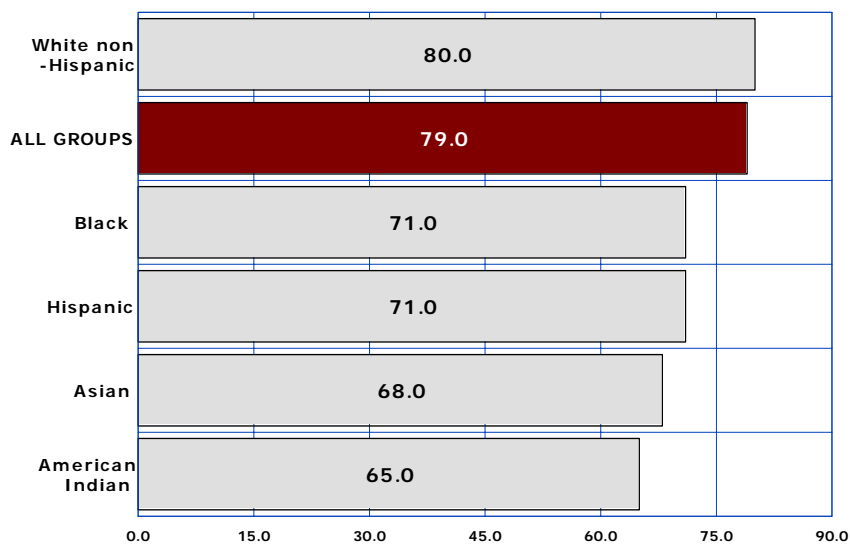

8-1 MEDIAN AGE AT DEATH FROM ALL CAUSES

2005

2000

MEDIAN AGE AT DEATH IN 2000 AND 2005

By race/ethnicity						
Year	All groups	White non-Hispanic	Hispanic or Latino	Black or African American	American Indian or Alaska Native	Asian or Pacific Islander
2000	76.0	77.0	66.0	66.0	57.5	68.0
2005	77.0	79.0	65.0	64.0	59.0	72.0
% change from 2000	1.3	2.6	-1.5	-3.0	2.6	5.9

8-2 MEDIAN AGE AT DEATH FROM ALL CAUSES AMONG MALES

2005

2000

MEDIAN AGE AT DEATH AMONG MALES IN 2000 AND 2005

By race/ethnicity						
Year	All groups	White non-Hispanic	Hispanic or Latino	Black or African American	American Indian or Alaska Native	Asian or Pacific Islander
2000	73.0	75.0	60.0	61.0	52.0	67.0
2005	74.0	76.0	61.0	58.0	54.0	71.0
% change from 2000	1.4	1.3	1.7	-4.9	3.8	6.0

8-3 MEDIAN AGE AT DEATH FROM ALL CAUSES AMONG FEMALES

2005

2000

MEDIAN AGE AT DEATH AMONG FEMALES IN 2000 AND 2005

By race/ethnicity						
Year	All groups	White non-Hispanic	Hispanic or Latino	Black or African American	American Indian or Alaska Native	Asian or Pacific Islander
2000	79.0	80.0	71.0	71.0	65.0	68.0
2005	80.0	81.0	71.0	71.0	66.0	73.0
% change from 2000	1.3	1.3	0.0	0.0	1.5	7.4

8-4 PERCENT OF TOTAL DEATHS BEFORE EXPECTED YEARS OF LIFE REACHED

2005

2000

DEATHS BEFORE EXPECTED YEARS OF LIFE REACHED IN 2000 AND 2005

By race/ethnicity						
Year	All groups	White non-Hispanic	Hispanic or Latino	Black or African American	American Indian or Alaska Native	Asian or Pacific Islander
2000	51.6	47.3	70.5	69.3	78.7	69.6
2005	52.7	47.9	71.3	75.1	78.4	65.1
% change from 2000	2.1	1.3	1.1	8.4	-0.4	-6.5