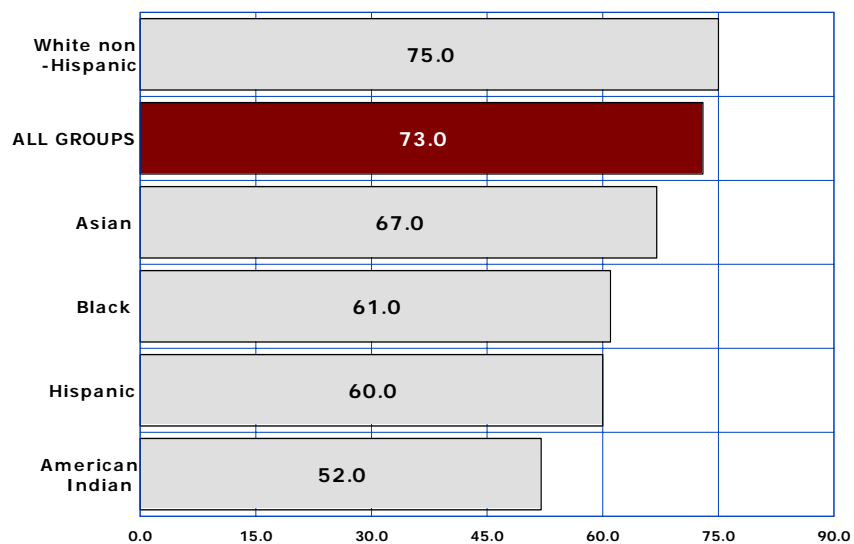

8

Patterns of Premature Mortality

- 8-1 Median Age At Death From All Causes Among Arizona Residents**
- 8-2 Median Age At Death From All Causes Among Arizona Males**
- 8-3 Median Age At Death From All Causes Among Arizona Females**
- 8-4 Percent of Total Deaths Before Expected Years of Life Reached**

8-1 MEDIAN AGE AT DEATH FROM ALL CAUSES

2005

2000

MEDIAN AGE AT DEATH IN 2000 AND 2005

By race/ethnicity						
Year	All groups	White non-Hispanic	Hispanic or Latino	Black or African American	American Indian or Alaska Native	Asian or Pacific Islander
2000	76.0	77.0	66.0	66.0	57.5	68.0
2005	77.0	79.0	65.0	64.0	59.0	72.0
% change from 2000	1.3	2.6	-1.5	-3.0	2.6	5.9

8-2 MEDIAN AGE AT DEATH FROM ALL CAUSES AMONG MALES

2005

2000

MEDIAN AGE AT DEATH AMONG MALES IN 2000 AND 2005

By race/ethnicity						
Year	All groups	White non-Hispanic	Hispanic or Latino	Black or African American	American Indian or Alaska Native	Asian or Pacific Islander
2000	73.0	75.0	60.0	61.0	52.0	67.0
2005	74.0	76.0	61.0	58.0	54.0	71.0
% change from 2000	1.4	1.3	1.7	-4.9	3.8	6.0

8-3 MEDIAN AGE AT DEATH FROM ALL CAUSES AMONG FEMALES

2005

2000

MEDIAN AGE AT DEATH AMONG FEMALES IN 2000 AND 2005

By race/ethnicity						
Year	All groups	White non-Hispanic	Hispanic or Latino	Black or African American	American Indian or Alaska Native	Asian or Pacific Islander
2000	79.0	80.0	71.0	71.0	65.0	68.0
2005	80.0	81.0	71.0	71.0	66.0	73.0
% change from 2000	1.3	1.3	0.0	0.0	1.5	7.4