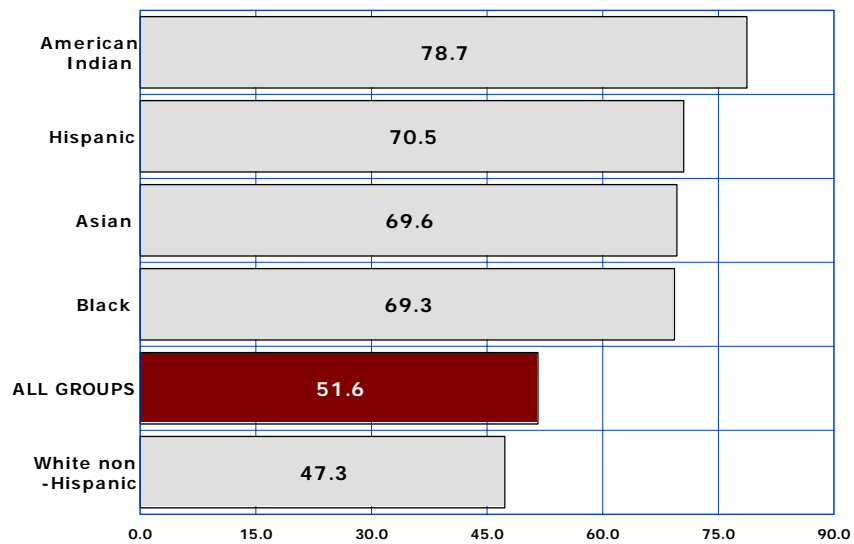

8-1 MEDIAN AGE AT DEATH FROM ALL CAUSES

2005

2000

MEDIAN AGE AT DEATH IN 2000 AND 2005

By race/ethnicity						
Year	All groups	White non-Hispanic	Hispanic or Latino	Black or African American	American Indian or Alaska Native	Asian or Pacific Islander
2000	76.0	77.0	66.0	66.0	57.5	68.0
2005	77.0	79.0	65.0	64.0	59.0	72.0
% change from 2000	1.3	2.6	-1.5	-3.0	2.6	5.9

8-2 MEDIAN AGE AT DEATH FROM ALL CAUSES AMONG MALES

2005

2000

MEDIAN AGE AT DEATH AMONG MALES IN 2000 AND 2005

By race/ethnicity						
Year	All groups	White non-Hispanic	Hispanic or Latino	Black or African American	American Indian or Alaska Native	Asian or Pacific Islander
2000	73.0	75.0	60.0	61.0	52.0	67.0
2005	74.0	76.0	61.0	58.0	54.0	71.0
% change from 2000	1.4	1.3	1.7	-4.9	3.8	6.0

8-3 MEDIAN AGE AT DEATH FROM ALL CAUSES AMONG FEMALES

2005

2000

MEDIAN AGE AT DEATH AMONG FEMALES IN 2000 AND 2005

By race/ethnicity						
Year	All groups	White non-Hispanic	Hispanic or Latino	Black or African American	American Indian or Alaska Native	Asian or Pacific Islander
2000	79.0	80.0	71.0	71.0	65.0	68.0
2005	80.0	81.0	71.0	71.0	66.0	73.0
% change from 2000	1.3	1.3	0.0	0.0	1.5	7.4

8-4 PERCENT OF TOTAL DEATHS BEFORE EXPECTED YEARS OF LIFE REACHED

2005

2000

DEATHS BEFORE EXPECTED YEARS OF LIFE REACHED IN 2000 AND 2005

By race/ethnicity						
Year	All groups	White non-Hispanic	Hispanic or Latino	Black or African American	American Indian or Alaska Native	Asian or Pacific Islander
2000	51.6	47.3	70.5	69.3	78.7	69.6
2005	52.7	47.9	71.3	75.1	78.4	65.1
% change from 2000	2.1	1.3	1.1	8.4	-0.4	-6.5