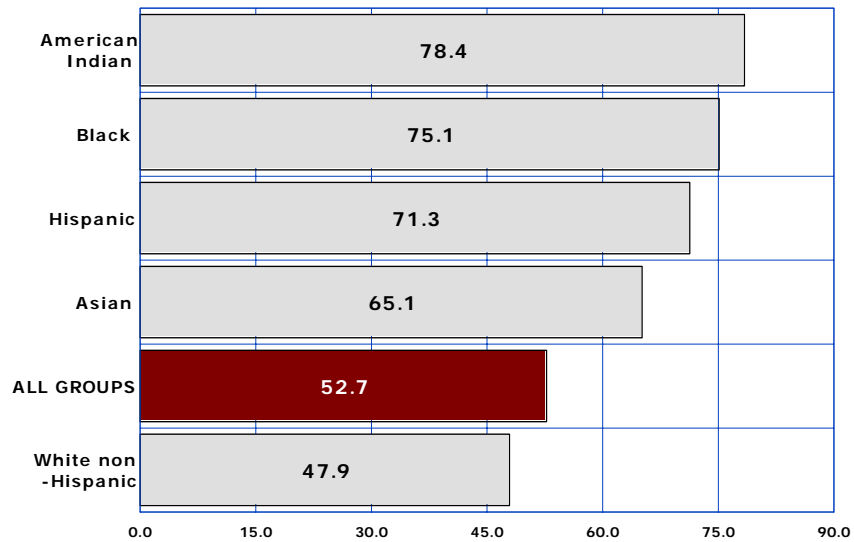

8-1 MEDIAN AGE AT DEATH FROM ALL CAUSES

2005

2000

MEDIAN AGE AT DEATH IN 2000 AND 2005

By race/ethnicity						
Year	All groups	White non-Hispanic	Hispanic or Latino	Black or African American	American Indian or Alaska Native	Asian or Pacific Islander
2000	76.0	77.0	66.0	66.0	57.5	68.0
2005	77.0	79.0	65.0	64.0	59.0	72.0
% change from 2000	1.3	2.6	-1.5	-3.0	2.6	5.9

8-2 MEDIAN AGE AT DEATH FROM ALL CAUSES AMONG MALES

2005

2000

MEDIAN AGE AT DEATH AMONG MALES IN 2000 AND 2005

By race/ethnicity						
Year	All groups	White non-Hispanic	Hispanic or Latino	Black or African American	American Indian or Alaska Native	Asian or Pacific Islander
2000	73.0	75.0	60.0	61.0	52.0	67.0
2005	74.0	76.0	61.0	58.0	54.0	71.0
% change from 2000	1.4	1.3	1.7	-4.9	3.8	6.0

8-3 MEDIAN AGE AT DEATH FROM ALL CAUSES AMONG FEMALES

2005

2000

MEDIAN AGE AT DEATH AMONG FEMALES IN 2000 AND 2005

By race/ethnicity						
Year	All groups	White non-Hispanic	Hispanic or Latino	Black or African American	American Indian or Alaska Native	Asian or Pacific Islander
2000	79.0	80.0	71.0	71.0	65.0	68.0
2005	80.0	81.0	71.0	71.0	66.0	73.0
% change from 2000	1.3	1.3	0.0	0.0	1.5	7.4

8-4 PERCENT OF TOTAL DEATHS BEFORE EXPECTED YEARS OF LIFE REACHED

2005

2000

DEATHS BEFORE EXPECTED YEARS OF LIFE REACHED IN 2000 AND 2005

By race/ethnicity						
Year	All groups	White non-Hispanic	Hispanic or Latino	Black or African American	American Indian or Alaska Native	Asian or Pacific Islander
2000	51.6	47.3	70.5	69.3	78.7	69.6
2005	52.7	47.9	71.3	75.1	78.4	65.1
% change from 2000	2.1	1.3	1.1	8.4	-0.4	-6.5