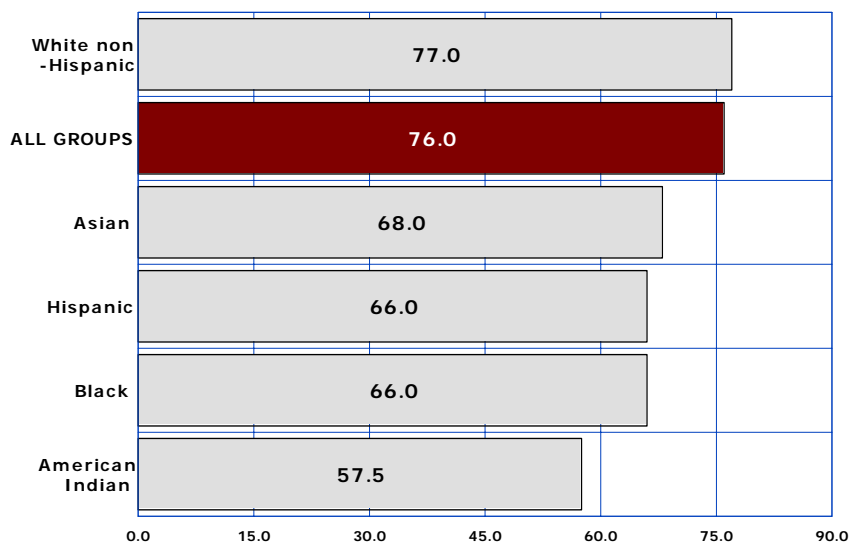

8

Patterns of Premature Mortality

- 8-1 Median Age At Death From All Causes Among Arizona Residents**
- 8-2 Median Age At Death From All Causes Among Arizona Males**
- 8-3 Median Age At Death From All Causes Among Arizona Females**
- 8-4 Percent of Total Deaths Before Expected Years of Life Reached**

8-1 MEDIAN AGE AT DEATH FROM ALL CAUSES

2005

2000

MEDIAN AGE AT DEATH IN 2000 AND 2005

By race/ethnicity						
Year	All groups	White non-Hispanic	Hispanic or Latino	Black or African American	American Indian or Alaska Native	Asian or Pacific Islander
2000	76.0	77.0	66.0	66.0	57.5	68.0
2005	77.0	79.0	65.0	64.0	59.0	72.0
% change from 2000	1.3	2.6	-1.5	-3.0	2.6	5.9

8-2 MEDIAN AGE AT DEATH FROM ALL CAUSES AMONG MALES

2005

2000

MEDIAN AGE AT DEATH AMONG MALES IN 2000 AND 2005

By race/ethnicity						
Year	All groups	White non-Hispanic	Hispanic or Latino	Black or African American	American Indian or Alaska Native	Asian or Pacific Islander
2000	73.0	75.0	60.0	61.0	52.0	67.0
2005	74.0	76.0	61.0	58.0	54.0	71.0
% change from 2000	1.4	1.3	1.7	-4.9	3.8	6.0